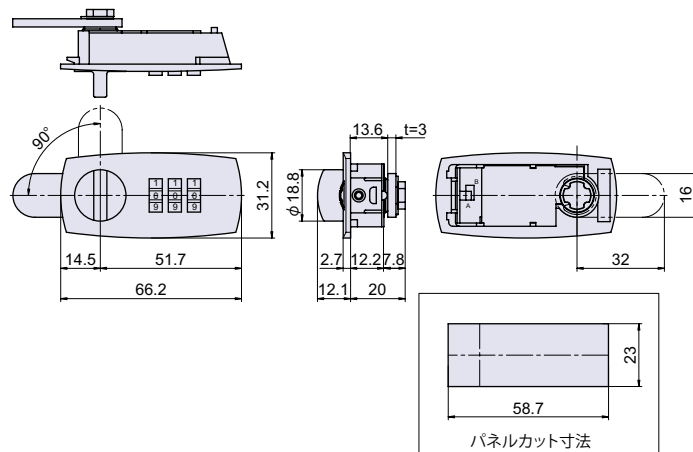

L-327

3-DIAL COMBINATION LOCKS

コンビネーションロック (横型)

MEMBER CAD

ダイヤル錠
電子ロック

● 材質	ABS樹脂 (ABS)
● 仕上げ	黒色
● 製品特徴	- 暗証番号が自由に設定できます。 - ダイヤル式のロックなので鍵紛失の心配がありません。 - 取り付けが簡単なクリップ止めタイプです。 - 専用止金が付属しています。

使用例 ・郵便受け、ロッカー、医療機器、宅配ボックス

注意事項 ・メンバー仕様のみ取り扱いです。
・金庫や貴重品保管庫としての使用はお控え下さい。

鍵 No. ・初期設定番号は 000 です。

補足説明 ・縦型や非常解錠仕様、耐候性に優れた ASA 製でも製作可能です。別途お問い合わせ下さい。

品番	品名	コードナンバー	箱入数	製品自重	取付板厚	在庫状況
L-327	コンビネーションロック (横型)	1063271600	25 個	41g	0.8 ~ 1.2 mm	標準在庫

● 暗証番号変更方法

1. 現在の暗証番号に合わせます。(初期設定は「000」です。)
2. ツマミを回し、解錠します。
3. 本体裏面のレバーを A から B に動かします。
4. ダイヤルを新しい暗証番号に合わせます。
5. 本体裏面のレバーを B から A に戻すと、暗証番号設定完了です。

カムロック
スイッチロック

コイン錠
取付カムロック

差込栓錠
家具用錠前

ダイヤル錠
電子ロック

マグネット
キャッチ

L-339

SLIDING DOOR LOCKS

MEMBER CAD